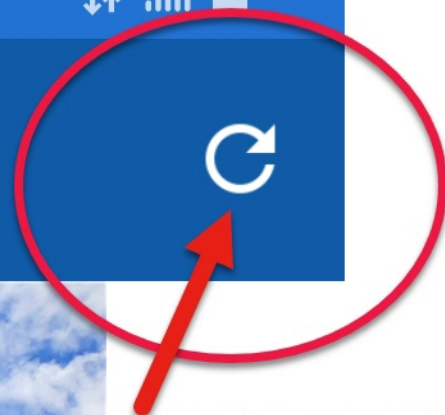

Email Address in your Church's Directory

Password

SIGN IN

FORGOT PASSWORD?

6:16

LTE
↓↑

Press this ARROW every time you open up the directory so you know all the info is REFRESHED and up to date!

Living Word Church Directory!
Directory is up to date!