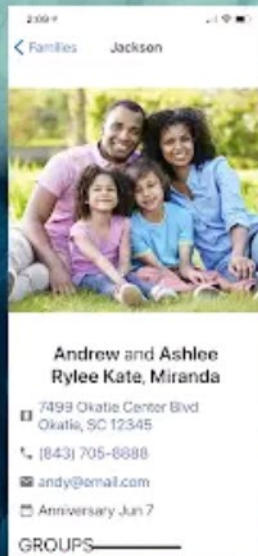

Instant Church Directory

Communication Resources, Inc.

4.4 ★

452 reviews

100K+

Downloads

Everyone ⓘ

Install

View family information & photos like a traditional paper directory.

Search for a member to call, email or text.

Click on member's address to launch your default map app.

About this app

Instant Church Directory members can use this free app to view their directory.